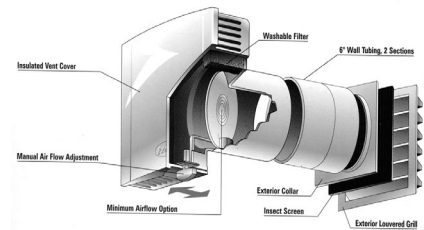

Item No.	Description	Wt.	Retail	Stocked
CDASV90	Air Supply Ventilator	2 lbs.	$129.99	Y