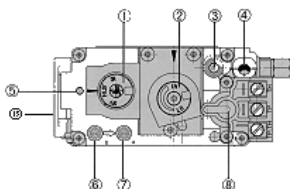

Eurosit Valve

Eurosit Kit Replaces 630 (504/510/553/554/555). Combination gas control with a snap-action modulating thermostat, safety interlock and on/off function. No electrical supply needed. Threaded for 3/8" NPT or 9/16" UNEF gas inlet and outlet connections. Suitable for use in gas space heaters, fireplaces, log sets and all appliances that require accurate temperature control.

SC630516	NG Modulating Valve (Vented Appliances)	1 lb.	$403.00	N
SC630509	LP Modulating Valve (Vented Appliances)	1 lb.	393.00	Y

820 NOVA TECHNICAL DATA

- Gas Connections ..... 3/8" NPT or 1/2" NPT
- Pilot Connections..... 7/16" UNEF
- Installation Position ..... Multi-position, Never upside Down
- Gas Families ..... LP or NG
- Maximum Gas Inlet Pressure..... 1/2 PSI
- Maximum Outlet Pressure Setting Range ..... 3.5" - 6" w.c., NG; 8" - 12" w.c., LP
- Working Temperature Range ..... 32 - 175°F (optional 32 - 225°F)
- Pressure Regulator ..... Servo Regulated

VALVE DESCRIPTION

- ① Gas cock knob
- ② Manual HI-LO adjustment or pressure regulator adjustment
- ③ Pilot adjustment
- ④ Thermocouple connection
- ⑤ Mounting for piezo & bracket
- ⑥ Inlet pressure test point
- ⑦ Outlet pressure test point
- ⑧ Main operator
- ⑨ Pilot outlet
- ⑩ Main gas outlet
- ⑪ Flange securing screw holes
- ⑫ Additional valve mounting hole
- ⑬ Alternative TC connection point
- ⑭ Thermoelectric unit
- ⑮ INLET