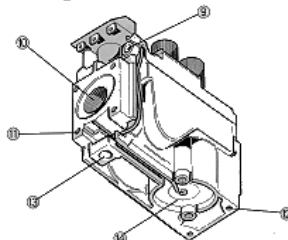

Eurosit Valve

Eurosit Kit Replaces 630 (504/510/553/554/555). Combination gas control with a snap-action modulating thermostat, safety interlock and on/off function. No electrical supply needed. Threaded for 3/8" NPT or 9/16" UNEF gas inlet and outlet connections. Suitable for use in gas space heaters, fireplaces, log sets and all appliances that require accurate temperature control.

SC630516	NG Modulating Valve (Vented Appliances)	1 lb.	$403.00	N
SC630509	LP Modulating Valve (Vented Appliances)	1 lb.	393.00	Y

820 NOVA TECHNICAL DATA

- Gas Connections ..... 3/8" NPT or 1/2" NPT
- Pilot Connections..... 7/16" UNEF
- Installation Position ..... Multi-position, Never upside Down
- Gas Families ..... LP or NG
- Maximum Gas Inlet Pressure..... 1/2 PSI
- Maximum Outlet Pressure Setting Range ..... 3.5" - 6" w.c., NG; 8" - 12" w.c., LP
- Working Temperature Range ..... 32 - 175°F (optional 32 - 225°F)
- Pressure Regulator ..... Servo Regulated

VALVE DESCRIPTION

- ① Gas cock knob
- ② Manual HI-LO adjustment or pressure regulator adjustment
- ③ Pilot adjustment
- ④ Thermocouple connection
- ⑤ Mounting for piezo & bracket
- ⑥ Inlet pressure test point
- ⑦ Outlet pressure test point
- ⑧ Main operator
- ⑨ Pilot outlet
- ⑩ Main gas outlet
- ⑪ Flange securing screw holes
- ⑫ Additional valve mounting hole
- ⑬ Alternative TC connection point
- ⑭ Thermoelectric unit
- ⑮ INLET