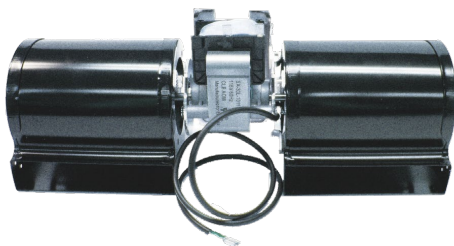

With just 5 Greenfan replacement blowers on the shelf you can replace blowers on all these brands: *Enviro, Heat-n-Glo, Heatilator, Lennox, Regency, Napoleon, QuadraFire, Archgard, Empire and Continental*. They also have blowers available for Majestic and Monessen fireplaces as well! Instead of having to make a weeks worth of calls to find an outdated fan kit to pull a blower from, why not have the Greenfan on the shelf and have your customer on their way in less than 5 minutes?

Greenfan Replacement Blowers				
Item Number	Description	Wt.	Retail	Stocked
GF120.65LT	(43855SGL) Crossflow - 80 CFM		$199.00	Y
GF180.65L	(43839SGL) Crossflow - 110 CFM		219.00	Y
GF180.65R	(44240SGL) Crossflow - 110 CFM, Right Hand Motor		219.00	Y
GF240.65L	(43840SGL) Crossflow - 130 CFM		219.00	Y
GF240.65R	(43841SGL) Crossflow - 130 CFM, Right Hand Motor		219.00	Y
GFDCHG	(43742SGL) Dual Centrifugal - Heat-n-Glo mount		229.00	Y
GFUWH	(30309SGL) COMBINE WITH ANY REPLACEMENT BLOWER TO CREATE A UNIVERSAL FAN KIT. High-Temp Wiring Harness with 63" Plug-In, Rheostat, Velco Attachment and "Fits Anywhere" Magnetic Thermo Sensor with 53" leads.		149.00	Y

GFDCHG