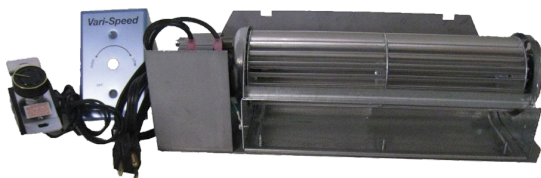

GFFKB200KIT