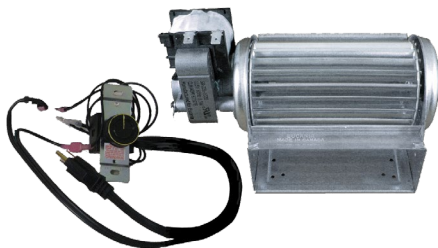

GFUWH w/ GF120.65LT