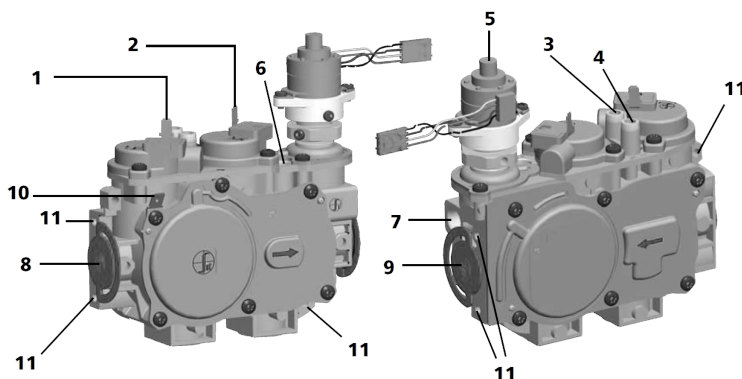

VALVE DESCRIPTION

- ① On-Off solenoid EV1 terminals
- ② On-Off solenoid EV2 terminals
- ③ Inlet pressure test point
- ④ Outlet pressure test point
- ⑤ Pressure modulator device
- ⑥ Pilot adjusting screw
- ⑦ Pilot outlet
- ⑧ Gas inlet with protective seal
- ⑨ Gas outlet with protective seal
- ⑩ Ground connection
- ⑪ Mounting holes