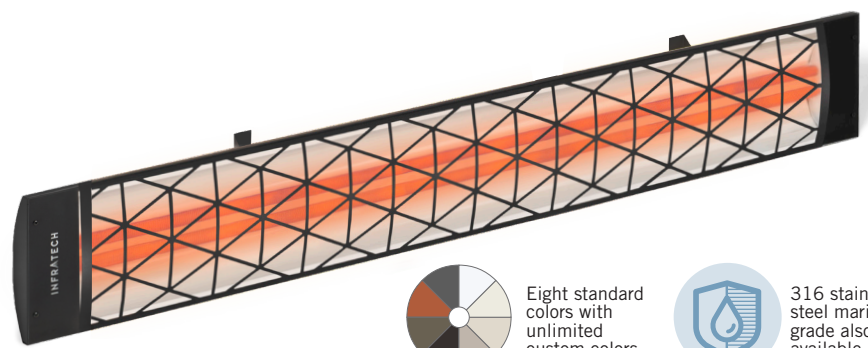

Welcome to the sweet spot.

Powerful performance—in a new, designer-friendly size.

Introducing the new 48-inch, 5200-watt offering available in our sleek CD-Series and popular flush mount WD-Series.

Proudly Made in the USA

Eight standard colors with unlimited custom colors

316 stainless steel marine grade also available

Infratech's new 48-inch CD-Series and flush mount WD-Series products have been designed to meet customer needs for mid-sized options with powerful performance.

Design symmetry: Our new designer-friendly 48-inch length offers new possibilities for enhanced visual appeal in a variety of spatial configurations.

Maximum coverage: Enjoy concentrated 5200-watt performance, for efficient heating of a 10' x 10' area.

Intensity: Optimizes the watt/density formula for maximum comfort.

Versatility: Ideal for a wide range of spaces and design styles.

Durability: 316 stainless steel marine grade also available.

Sweet spot mounting height: Designed for a 10-foot ceiling — our most frequently requested specification.