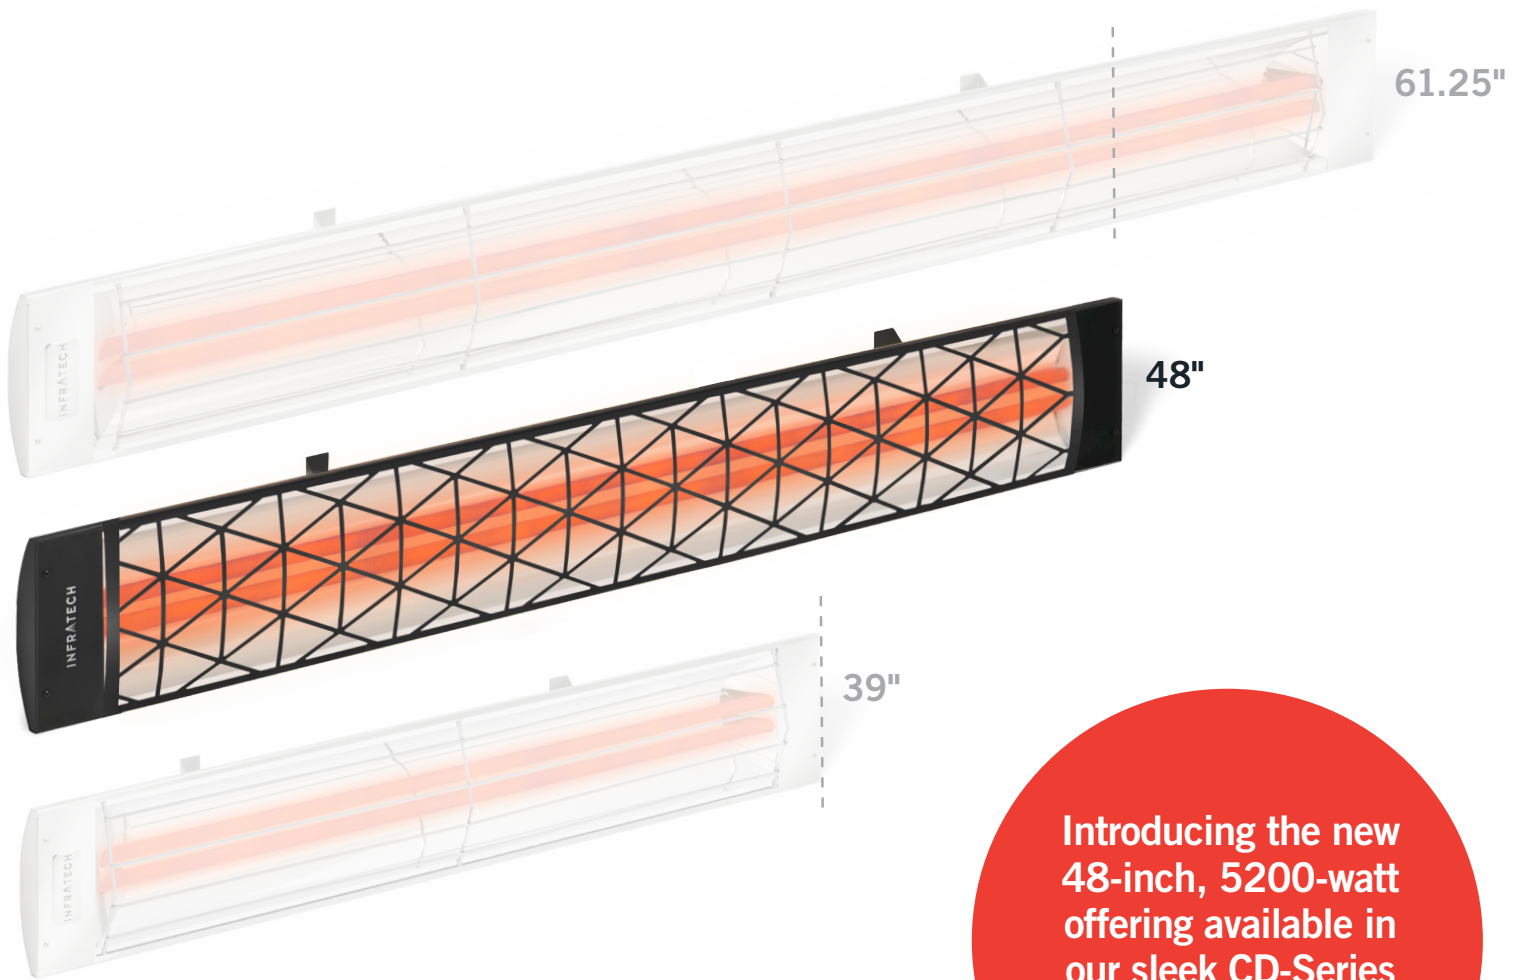

Welcome to the sweet spot.

Powerful performance—in a new, designer-friendly size.

Introducing the new 48-inch, 5200-watt offering available in our sleek CD-Series and popular flush mount WD-Series.

Proudly Made in the USA

Eight standard colors with unlimited custom colors

316 stainless steel marine grade also available

Infratech's new 48-inch CD-Series and flush mount WD-Series products have been designed to meet customer needs for mid-sized options with powerful performance.

Design symmetry: Our new designer-friendly 48-inch length offers new possibilities for enhanced visual appeal in a variety of spatial configurations.

Maximum coverage: Enjoy concentrated 5200-watt performance, for efficient heating of a 10' x 10' area.

Intensity: Optimizes the watt/density formula for maximum comfort.

Versatility: Ideal for a wide range of spaces and design styles.

Durability: 316 stainless steel marine grade also available.

Sweet spot mounting height: Designed for a 10-foot ceiling — our most frequently requested specification.